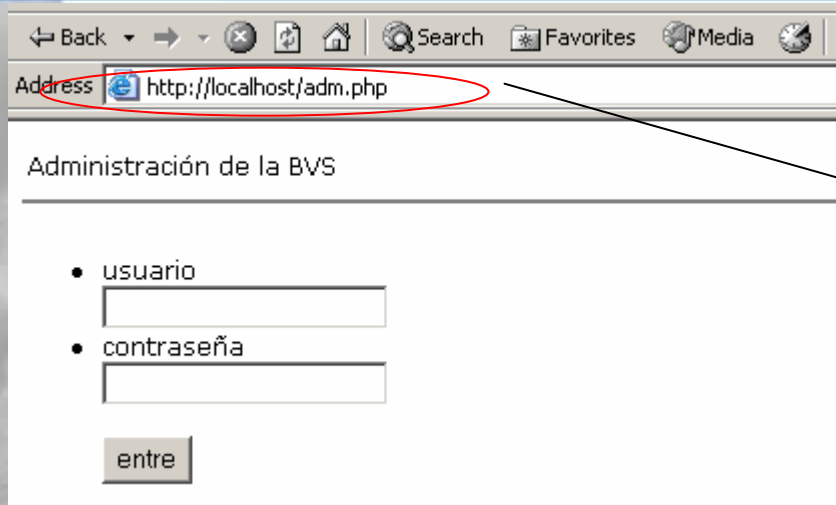

 bvs-site-conf.php

BVS-SITE-CONF.php

```
<?php
[SITE INFO]

DEFAULT LANGUAGE=es

[ENVIRONMENT]

DIRECTORY=/
SITE_PATH=/httpd/data/
DATABASE_PATH=/httpd/bases/site/
SERVERNAME=localhost

[SKIN]
SKIN_NAME=classic

[METASEARCH]

ENGINE=local/server
SERVER=localhost:8080
TIMEOUT=5000
RESULT=PAGE/BOX (pagina a parte ou box)
```

Aceso al administración del BVS-Site

<http://localhost/adm.php>

<http://localhost/admin/index.php>